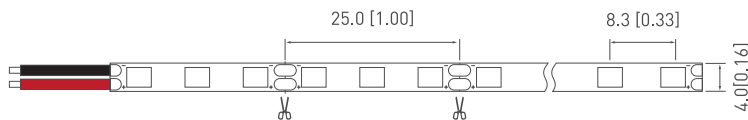

Model No	CCT (K)	Ra	Voltage (V DC)	Power (W/m)	Luminous Flux (lm/m)	Efficacy (lm/W)
VFN-2835A-120-12/24	4000	>90	12/24	9.6	912	95