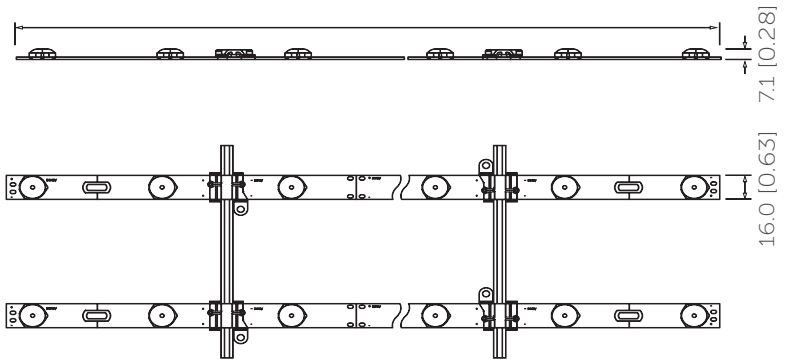

# VDL-SN5-XXXX

- ⚡  
DC24V
- ∠  
180°
- 💡  
3030
- 💧  
IP60
- Ra  
70+
- 🛡️  
3Years

Model No	Length	LED (pcs)	Input voltage	Power	Light output	Max. in serial connection	Efficacy	Cutttable
VDL-SN5-1302	130 mm	2	24V (DC)	1.68W	184 lm	15	110 lm/W	100mm/2 Leds
VDL-SN5-3304	330 mm	4	24V (DC)	3.36W	368 lm	6	110 lm/W	100mm/2 Leds
VDL-SN5-4305	430 mm	5	24V (DC)	5.04W	550 lm	5	110 lm/W	100mm/2 Leds
VDL-SN5-5306	530 mm	6	24V (DC)	5.1W	560 lm	4	110 lm/W	100mm/2 Leds
VDL-SN5-9310	930 mm	0	24V (DC)	8.4W	950 lm	2	110 lm/W	100mm/2 Leds