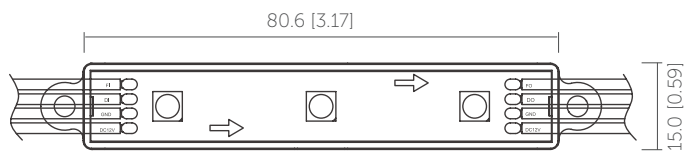

Light color	CCT (K)	Voltage (V DC)	Power (W/pcs)	Luminous Flux (lm/pcs)	Efficacy (lm/W)
R	620-625	12	0.2	5-7	≥ 24
G	525-530	12	0.2	10-12	≥49
B	465-470	12	0.2	2-3	≥9