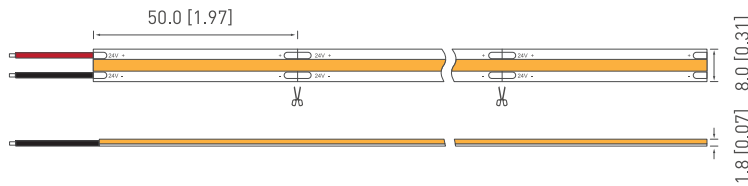

Model No	CCT (K)	Ra	Voltage (V DC)	Power (W/m)	Luminous Flux (lm/m)	Efficacy (lm/W)
VFN-FC-320-24(HS)-5mm	4000	>90	24	10.0	950	90
VFN-FC-320-24(HS)	4000	>90	24	10.0	900	90
VFN-FC-480-24(HS)	4000	>90	24	10.0	1000	100
VTN-FC-576-24-WN(HS)	W:2700	>90	24	6.0	480	80
	N: 6500			6.0	540	90
	W+N: 4000			12.0	1020	85