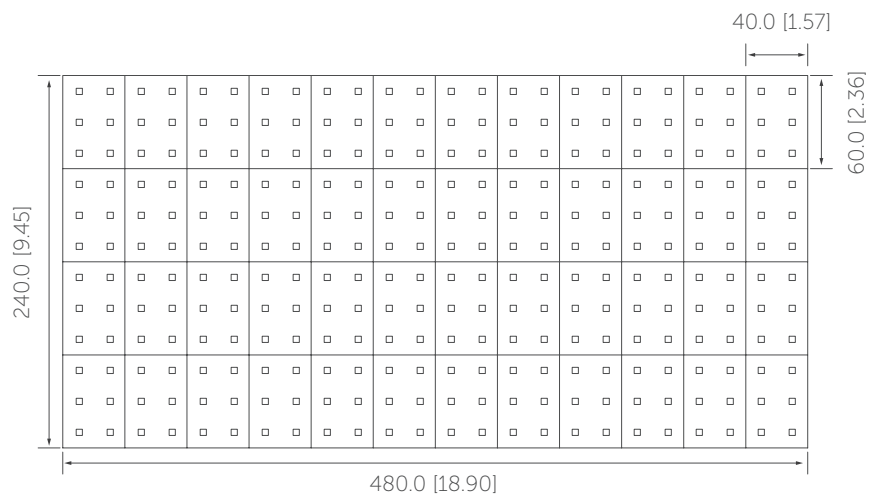

# VLE-H150-D3-DN4040-XXX-XX

Light color	CCT (K)	Voltage (V DC)	Power (W/pcs)	Luminous Flux (lm/pcs)	Efficacy (lm/W)
R	620-625	24	31	548	15
G	515-530	24	31	1525	41
B	460-470	24	31	330	9
RGB	/	24	72	2343	28