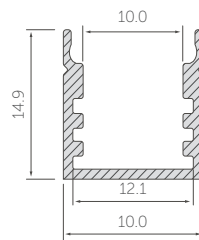

VAL-SL141512