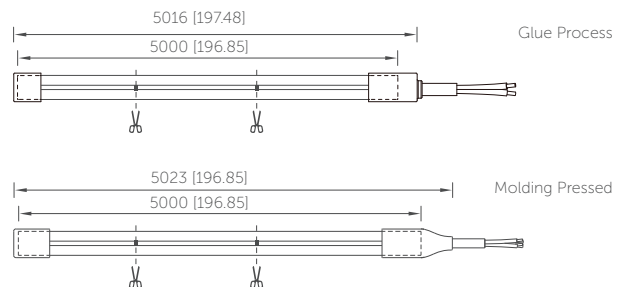

Model No	CRI	Color Available	Voltage (V DC)	Power (W/m)	Luminous Flux (lm/m)	Efficacy (lm/W)
VNL-F12F-23K	>90	● 2300K	24	11.5±10%	448	38.3
VNL-F12F-27K	>80	● 2700 K			638	55.7
VNL-F12F-30K		● 3000K			391	59.8
VNL-F12F-41K		● 4100 K			734	62.8
VNL-F12F-48K		● 4800 K			744	63.7
VNL-F12F-60K		○ 6000 K			710	60.8
VNL-F12F-R		● Red	24		260	22.3
VNL-F12F-G		● Green			758	65.0
VNL-F12F-B		● Blue			154	13.2
VNL-F12F-Y		● Yellow			184	16.0
VNL-F12F-O		● Orange			304	26.1
VNL-F12F-TW	>80	● 3000 K	24	7.2±10%	463	64.3
		○ 6000 K		7.1±10%	464	64.9
		● W+N		14.3±10%	912	63.7
VNL-F12F-RGB		● Red	24	4.7±10%	90	19.2
		● Green		4.9±10%	234	47.7
		● Blue		4.6±10%	48	10.2
		● RGB		14.1±10%	356	25.3