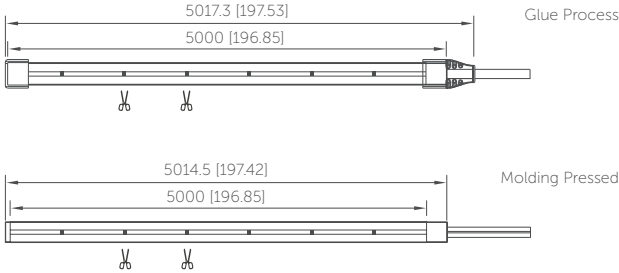

Model No	CRI	Color Available	Voltage (V DC)	Power (W/m)	Luminous Flux (lm/m)	Efficacy (lm/W)
VNL-F10F-22K	>90	● 2200K	24	7.2±10%	360	50.0
VNL-F10F-27K		● 2700 K			432	60.0
VNL-F10F-30K		● 3000K			446	62.0
VNL-F10F-33K		● 3300 K			468	65.0
VNL-F10F-39K		● 3900 K			446	62.0
VNL-F10F-50K		○ 5000 K			504	70.0
VNL-F10F-57K		○ 5700 K			525	73.0
VNL-F10F-R		● Red	24	7.2±10%	50	7.0
VNL-F10F-G		● Green			500	70.0
VNL-F10F-B		● Blue			100	14.0
VNL-F10F-Y		● Yellow			/	/
VNL-F10F-O		● Orange			/	/