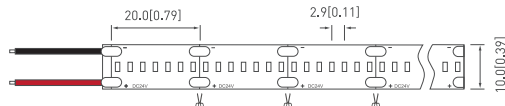

VFN-2110-350-24

Model No	CCT (K)	Ra	Voltage (V DC)	Power (W/m)	Luminous Flux (lm/m)	Efficacy (lm/W)
VFN-2110-266-24	4000	>90/95	24	13.68	1258/1153	92/84
VFN-2110-350-24	4000	>90/95	24	14.4	1425/1306	99/91
VFN-2110-490-24	4000	>90/95	24	16.8	1663/1524	99/91
VFN-2110-630-24	4000	>90/95	24	21.6	2052/1881	95/87
VFN-2110-700-24	4000	>90/95	24	24.0	2185/2003	91/83