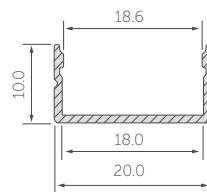

VAL-SL201017-A