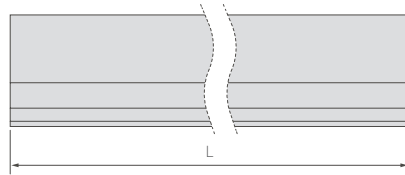

VAL-LU1709