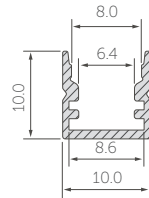

VAL-SL101008-A