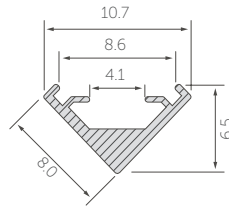

VAL-SL080804