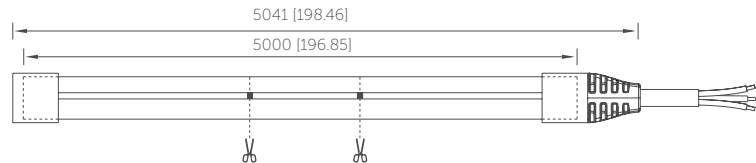

## VNL-S6F

- Strong weather resistance
- Small in size, easy to install
- External controller/dimmer support

Model No	CRI	Color Available	Voltage (V DC)	Power (W/m)	Luminous Flux (lm/m)	Efficacy (lm/W)
VNL-S6F-22K	>90	● 2200K	12	12.0	123	10.7
VNL-S6F-27K	>80	● 2700 K	12		178	16.2
VNL-S6F-29K		● 2900K			214	18.8
VNL-S6F-39K		● 3900 K			218	19.3
VNL-S6F-45K		● 4500 K			211	18.8
VNL-S6F-47K		● 4700 K			198	18.7
VNL-S6F-54K		○ 5400 K			224	19.9
VNL-S6F-58K		○ 5800 K			234	21.1
VNL-S6F-R	/	● Red	12	12.0	86	7.2
VNL-S6F-G		● Green			114	9.5
VNL-S6F-B		● Blue			39	3.3
VNL-S6F-Y		● Yellow			201	16.8
VNL-S6F-TW	>80	● 2900 K		14.4	206	31
		● 5200 K			220	33