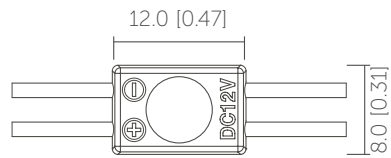

Light color	CCT (K)	Voltage (V DC)	Power (W/pcs)	Luminous Flux (lm/pcs)	Efficacy (lm/W)
W	2000-12000	40	110	12	0.36