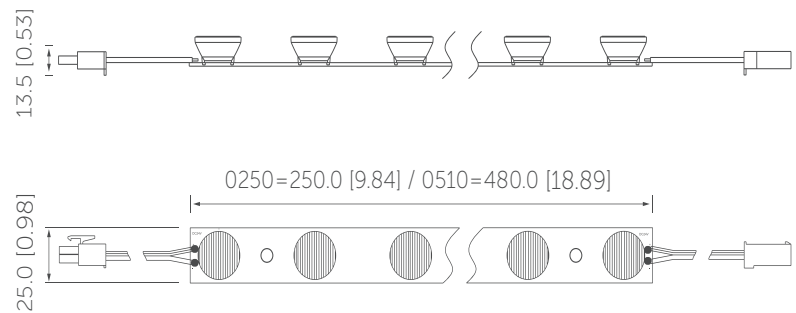

# VDL-SN5-XXXX

- ⚡  
DC24V
- ∠  
180°
- 💡  
3030
- 💧  
IP60
- Ra  
70+
- 🛡️  
3Years

Model No	Length	LED (pcs)	Input voltage	Power	Light output	Max. in serial connection	Efficacy	Cutttable
VDL-SN5-1302	130 mm	2	24V (DC)	1.68W	184 lm	15	110 lm/W	100mm/2 Leds
VDL-SN5-3304	330 mm	4	24V (DC)	3.36W	368 lm	6	110 lm/W	100mm/2 Leds
VDL-SN5-4305	430 mm	5	24V (DC)	5.04W	550 lm	5	110 lm/W	100mm/2 Leds
VDL-SN5-5306	530 mm	6	24V (DC)	5.1W	560 lm	4	110 lm/W	100mm/2 Leds
VDL-SN5-9310	930 mm	0	24V (DC)	8.4W	950 lm	2	110 lm/W	100mm/2 Leds

# Sidelit LED bar

for light boxes

Vivalyte's high power sidelit solutions are suitable for **ultra large format** lightboxes, up to 5m height. The high quality Samsung high power LEDs bring **high brightness** and ensure a **stable and uniform light distribution**.

## VSL-V-HP-XXX-X-XX

Model No	Length	LED (pcs)	input current	Power	Light output	Max. in serial connection	Efficacy
VSL-V-HP-178-3-24	178 mm	3	375 mA	9 W	944,43 lm	10	100 lm/W
VSL-V-HP-236-4-24	236 mm	4	500 mA	12 W	1229,2 lm	7	101 lm/W
VSL-V-HP-298-5-24	298 mm	5	625 mA	15 W	1539,1 lm	6	104 lm/W
VSL-V-HP-473-8-24	473 mm	8	1000 mA	24 W	2483,5 lm	3	98 lm/W
VSL-V-HP-888-15-24	888 mm	15	1875 mA	45 W	4636,3 lm	2	101 lm/W