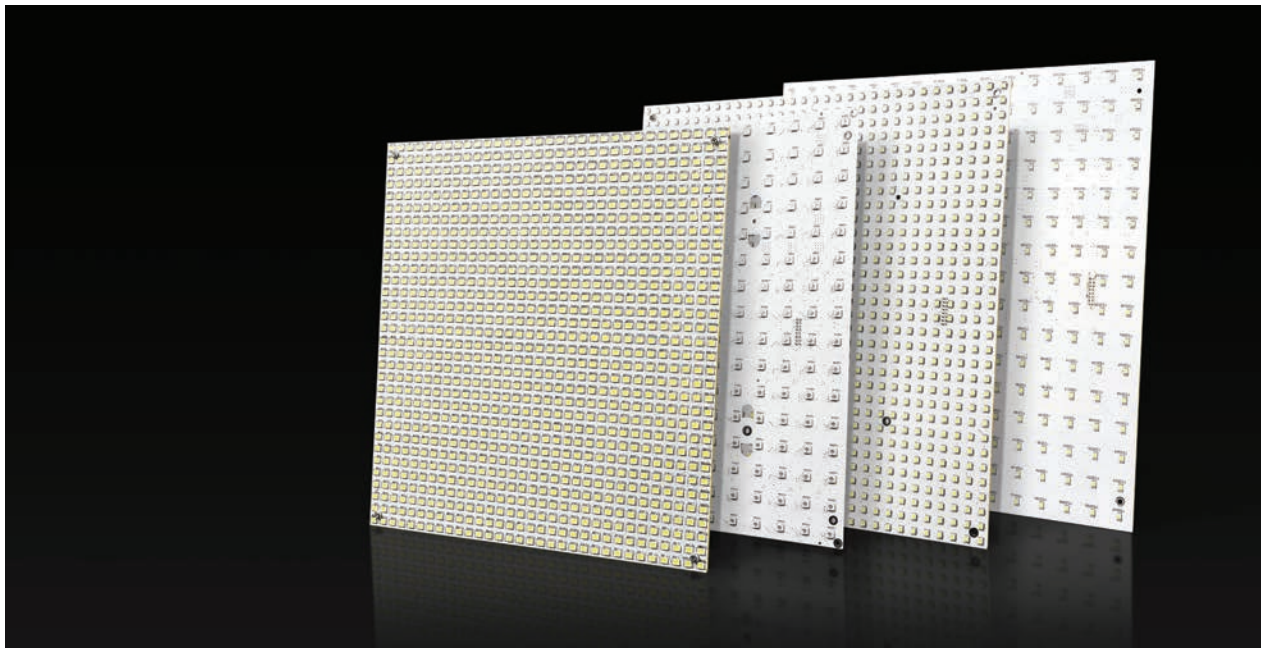

# Flexible panel

Vivalyte's flexible panel is available in all kinds of sizes, with single color, tunable white, RGB and RGB digital. It is widely used in walls, ceilings, light boxes and curved spaces.

# Dynamic panel

Vivalyte's dynamic lightbox is a high performance solution that offers support for various animation and video formats, ensuring smooth playback of your media files.

Its low power consumption design provides energy-efficient performance, making it ideal for lightbox advertising. You can rest assured that your advertising content will be displayed in the best possible quality, offering your customers a seamless viewing experience. Its long service life ensures that you get the maximum value from your investment.