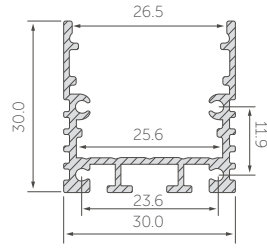

VAL-SL303025-A