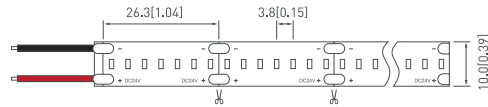

VFN-2110-226-24