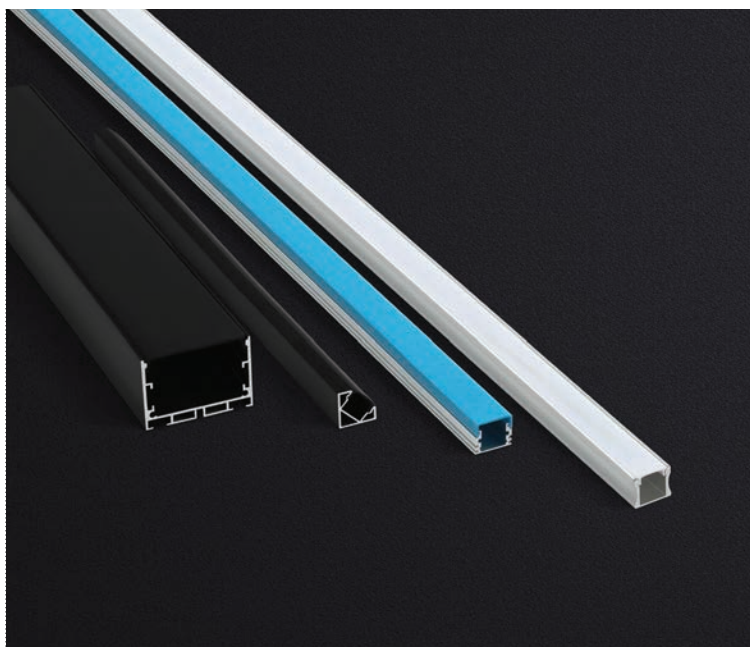

# Optical strip

Professional optic lens design, IP67 rating, 30° and 60° degree available. Delivering a perfect, continuous and smooth lighting.

VFO-2835-40-24

Model No	Light color	Color Available (K/nm)	Ra	Voltage (V DC)	Power (W/m)	Luminous Flux (lm/m)	Efficacy (lm/W)
VFO-2835-40-24	W	4000	>80	24	24	2450	102

# Aluminum profile

Our profiles are crafted from top grade 6063 aerospace aluminum, ensuring durability and longevity. The silver anodized surface adds a sleek and modern touch to your indoor lighting. For an easy and hassle-free installation, our profiles come with a press-fit PC cover and push-fit plugs. The end result is a comfortable and well-lit space that you'll love spending time in.