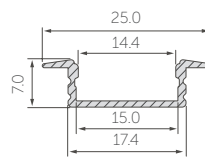

VAL-SL250712-A