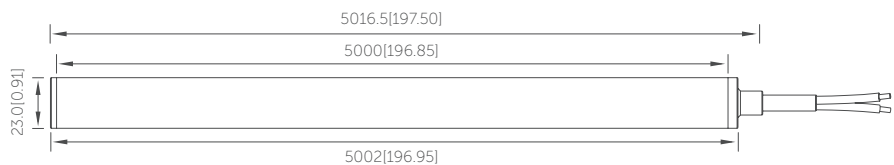

Model No	CRI	Color Available	Voltage (V_{DC})	Power (W/m)	Luminous Flux (lm/m)	Efficacy (lm/W)
VNL-R23C-24K	>80	● 2400 K	24	16.0±10%	1156	71.6
VNL-R23C-27K		● 2700 K			1270	84.3
VNL-R23C-30K		● 3000 K			1457	90.3
VNL-R23C-40K		● 4000 K			1466	90.5
VNL-R23C-50K		● 5000K			1473	92.8
VNL-R23C-65K		○ 6500K			1362	85.1
VNL-R23C-R	>80	● Red	24	16.0±10%	435	27.2
VNL-R23C-G		● Green			1338	83.6
VNL-R23C-B		● Blue			315	19.7
VNL-R23C-Y		● Yellow			201	12.6
VNL-R23C-O		● Orange			393	24.6
VNL-R23C-RGB	>80	● Red	24	6.4±10%	108	17.8
		● Green		6.4±10%	498	67.0
		● Blue		6.4±10%	103	15.6
		● RGB		19.2±10%	696	35.4