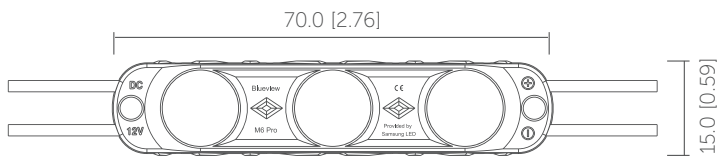

Light color	CCT (K)	Voltage (V DC)	Power (W/pcs)	Luminous Flux (lm/pcs)	Efficacy (lm/W)
W	6000-7000	12	1.1	116	105