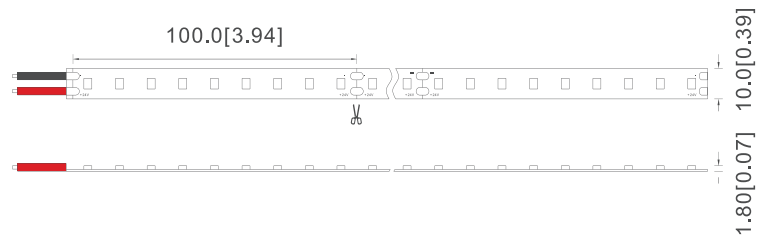

## Super high efficiency H2358K strip

Suitable for the lighting of hotels and high-end commercial complexes.

Model No	CCT (K)	Ra	Voltage (V DC)	Power (W/m)	Luminous Flux (lm/m)	Efficacy (lm/W)	Energy efficiency class
VFN-H2835K-90-24	4000	>80	24	4.80	1042	217	B
VFN-H2835K-144-24	4000	>80	24	7.68	1650	215	B
VFN-H2835K-180-24	4000	>80	24	9.60	2044	213	B