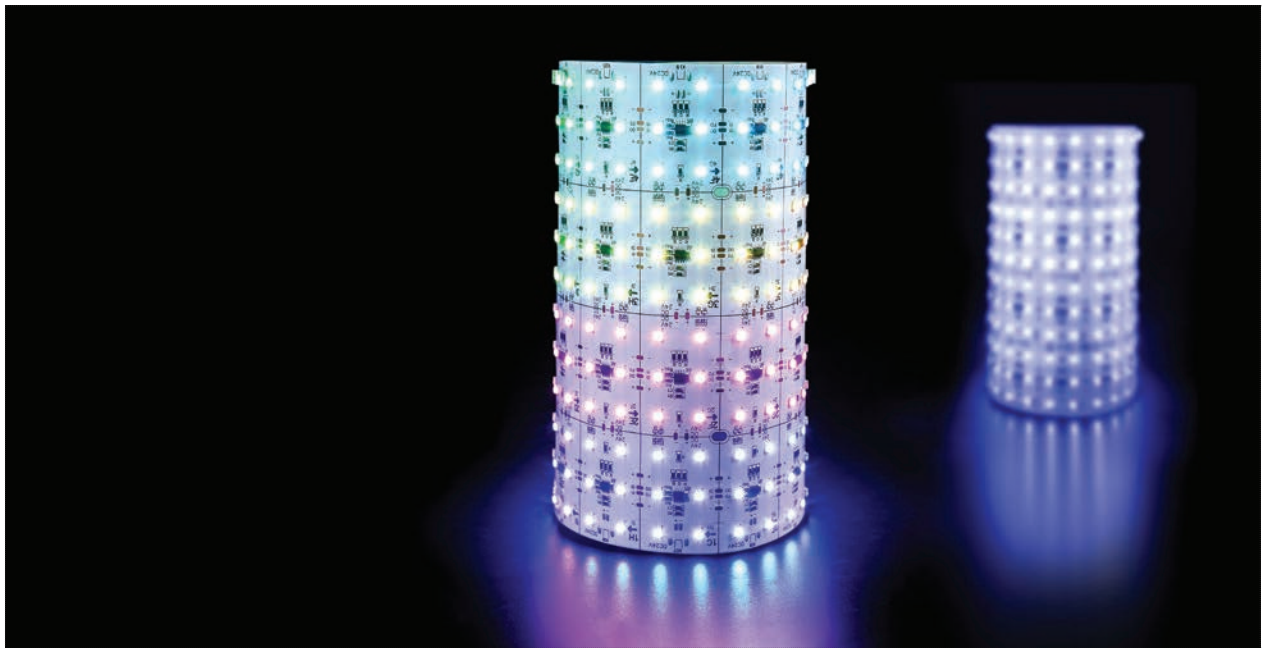

# Flexible panel

Vivalyte's flexible panel is available in all kinds of sizes, with single color, tunable white, RGB and RGB digital. It is widely used in walls, ceilings, light boxes and curved spaces.

# Dynamic panel

Vivalyte's dynamic lightbox is a high performance solution that offers support for various animation and video formats, ensuring smooth playback of your media files.

Its low power consumption design provides energy-efficient performance, making it ideal for lightbox advertising. You can rest assured that your advertising content will be displayed in the best possible quality, offering your customers a seamless viewing experience. Its long service life ensures that you get the maximum value from your investment.